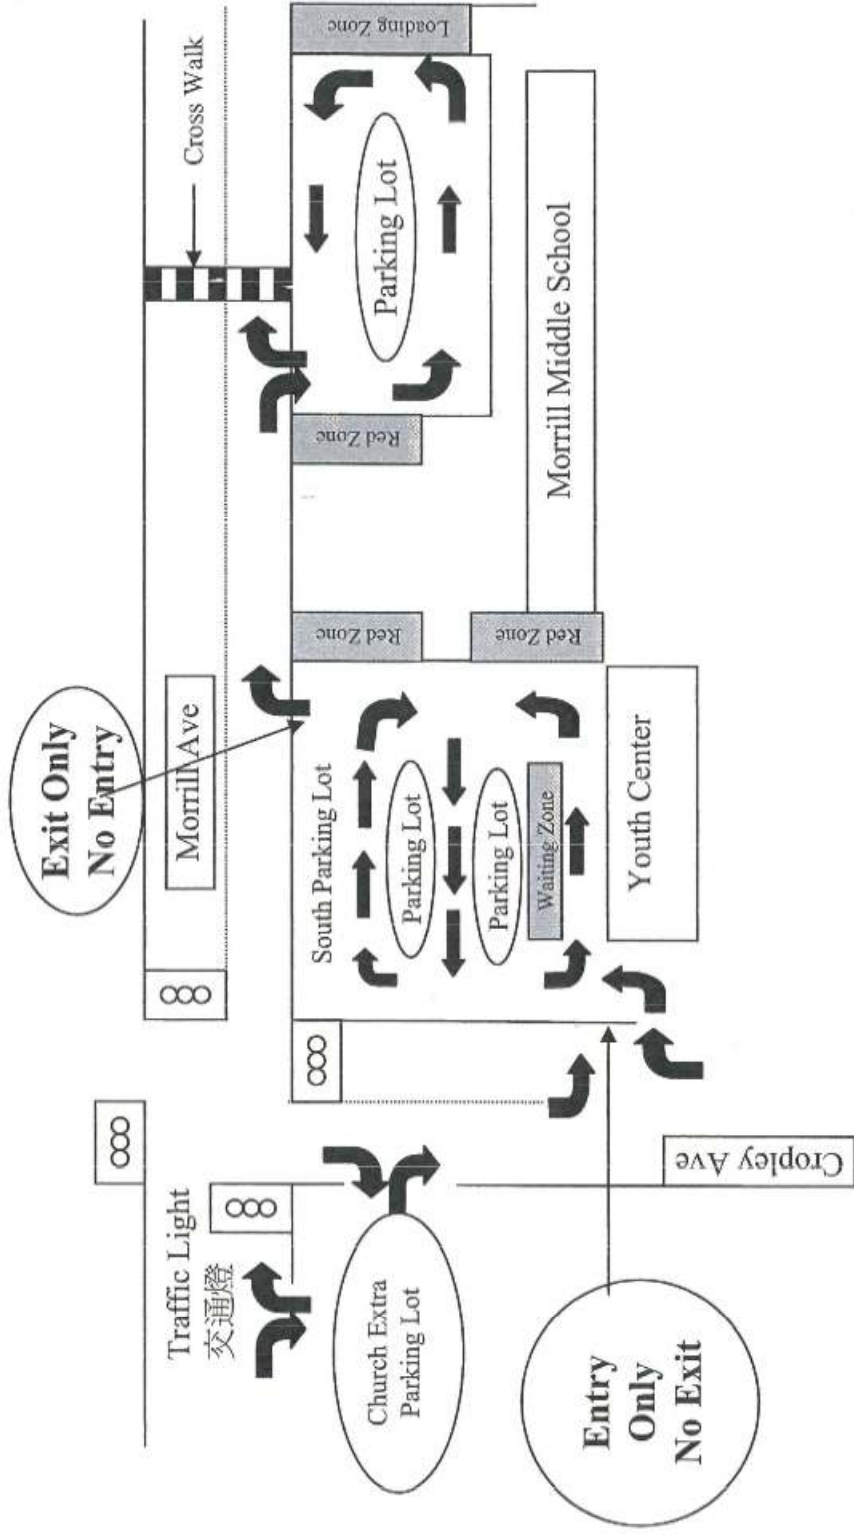

# Morrill Campus Parking

## New South Parking Lot Traffic Pattern

Enter from Cropley; Exit at Morrill

**Note: No parking on the sidewalk and red zone.  
Illegal parked vehicle will be towed.  
Parking lot hours 8:30 am - 1:00 pm.**