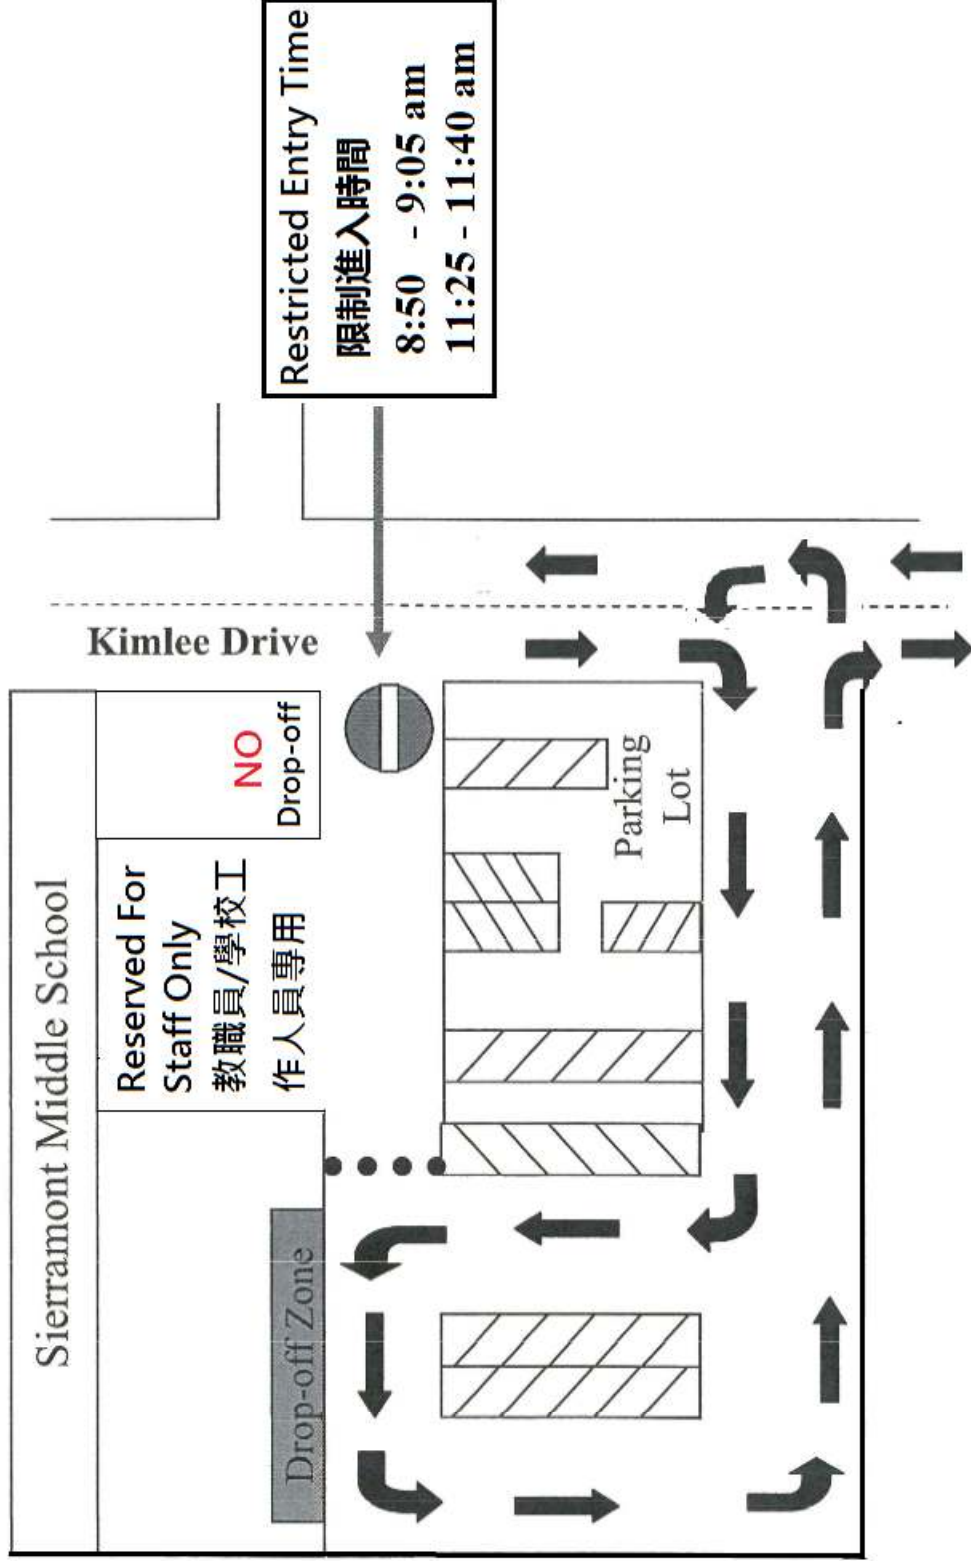

# Sierramont Campus Parking

**Note: No parking on the sidewalk and red zone.  
Illegal parked vehicle will be towed.  
Parking lot hours 8:30 am - 1:00 pm.**