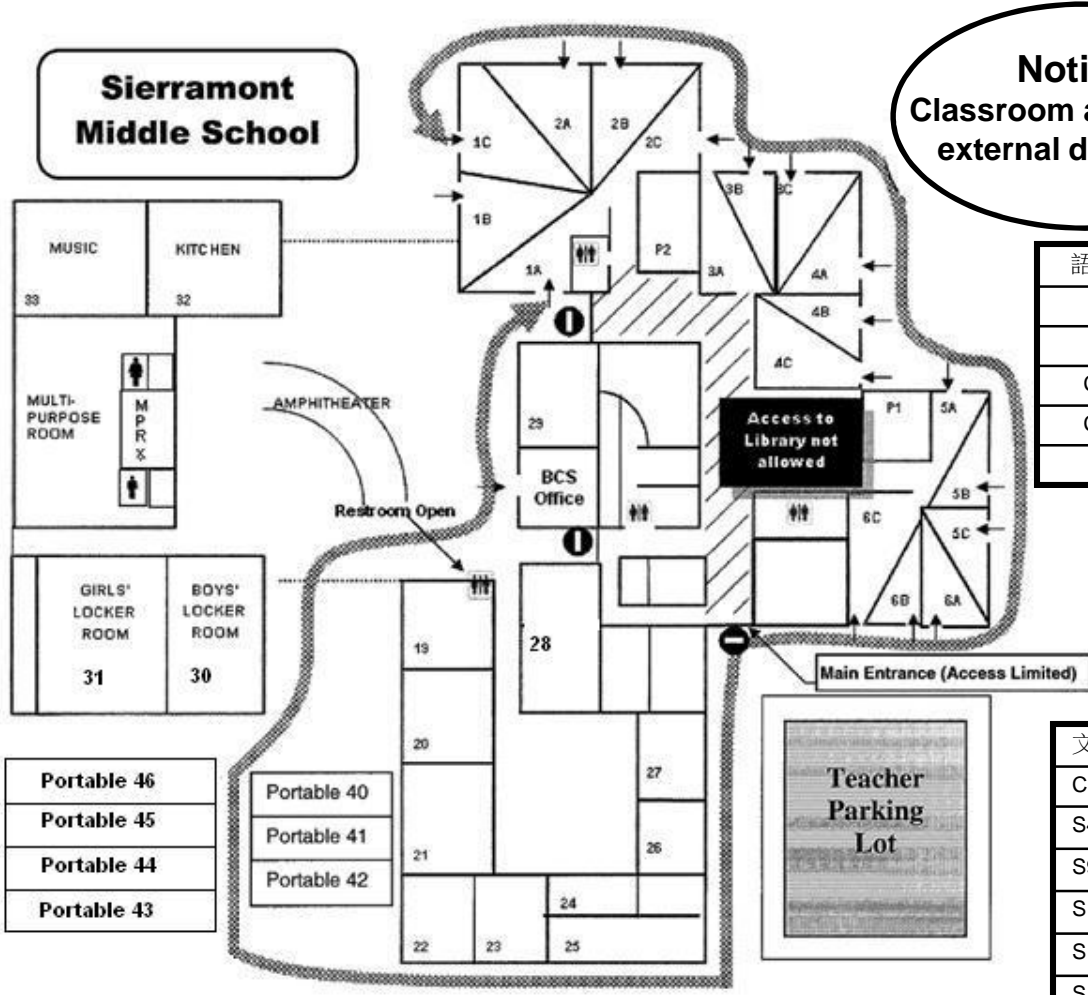

Berryessa Chinese School (2018-2019) Classroom Assignment

語文班 Language Class	
Class	Room
M3	1B
M4	1C
M5	2B
M6	2C
CFL3	3A
CFL4A	3C
CFL4B	4A
CFL5	4B

語文班 Language Class	
Class	Room
M3	1B
M4	1C
M5	2B
M6	2C
C3A	6C
C3B	6B
C4	5C
C5A	5A
C5B	5B

文化班 Cultural Class		
Class	Description	Room
S4	中國繪畫 Chinese Painting	MPRx
S9	圍棋 Chinese Go	6A
S11	羽毛球 Badminton	MPR
S13	漫畫 Cartoon Drawing	6C
SA2	成人羽毛球 Badminton (Adult) - Session I	MPR
SA6	成人羽毛球 Badminton (Adult) - Session II	MPR
SA4	成人國畫班 Adult Chinese Painting	MPRx